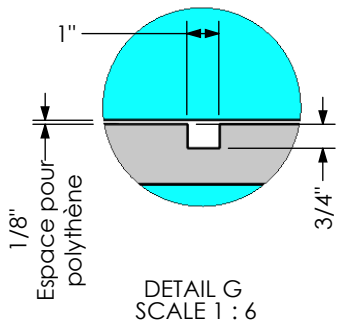

Barrure de porte  
 DETAIL E  
 SCALE 1 : 5

Porte pour faciliter le chargement de vêtements

DETAIL A  
 SCALE 1 : 10

Boite qui monte et descend hydrauliquement

Guide boite  
 DETAIL B  
 SCALE 1 : 10

 20 Wheeler, Bedford, QC, J0J 1A0 Tel : (450) 248-7774 Fax: (450) 248-4546 WWW.RKMACHINERY.CA		Material:	Steel	Qty:	1
		Weight:	2518 Lbs		
Drawn By:	Date:	Product:			
William Thériault	2020-06-18	VB-10			
Verified By:	Date:	Title:			
RK	25/01/2013	VB-10			
This document is the property of RK Machinery inc. You may not possess, use, copy, or disclose this document or any information in it without RK Machinery inc.'s written permission.		Drawing No:	VB-10		Rev: 1

DETAIL F  
SCALE 1 : 12

 20 Wheeler, Bedford, QC, J0J 1A0 Tel : (450) 248-7774 Fax: (450) 248-4546 WWW.RKMACHINERY.CA	Material:	Steel	Qty:	1
	Drawn By:	Date:	Weight:	2518 Lbs
	William Thériault	2020-06-18	Date:	Product:
	Verified By:	RK	25/01/2013	VB-10
			Title:	VB-10
			Drawing No:	VB-10
This document is the property of RK Machinery inc. You may not possess, use, copy, or disclose this document or any information in it without RK Machinery inc.'s written permission.			Rev:	1

D:\1-SWV\vertical Baler\VB-10\VB-10

Boîte relevée  
Compresseur au plus haut

Boîte baissée  
Compresseur au plus haut

Boîte baissée  
Compresseur au plus bas

Boîte relevée  
Compresseur au plus bas

		Material: Steel		Qty: 1
		Weight: 2518 Lbs		
Drawn By: William Thériault	Date: 2020-06-18	Product: VB-10		
Verified By: RK	Date: 25/01/2013	Title: VB-10		
20 Wheeler, Bedford, QC, J0J 1A0 Tel : (450) 248-7774 Fax: (450) 248-4546 WWW.RKMACHINERY.CA			Drawing No: VB-10	Rev: 1
This document is the property of RK Machinery inc. You may not possess, use, copy, or disclose this document or any information in it without RK Machinery inc.'s written permission.				