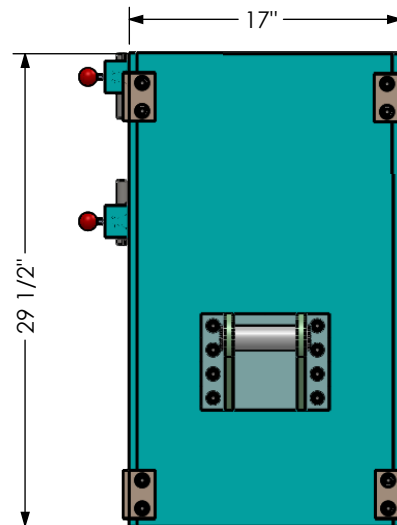

20 Wheeler, Bedford, QC, J0J 1A0 Tel : (450) 248-7774 Fax: (450) 248-4546 WWW.RKMACHINERY.CA	Drawn By:	Date:	Material:	Qty:
	William Thériault	2020-06-18	Steel	1
	Verified By:	Date:	Weight:	
	RK	25/01/2013	454.38 Lbs	
			Product:	
			VB-10	
			Title:	
			VB-10	
This document is the property of RK Machinery inc. You may not possess, use, copy, or disclose this document or any information in it without RK Machinery inc.'s written permission.			Drawing No:	Rev:
			VB-10	1