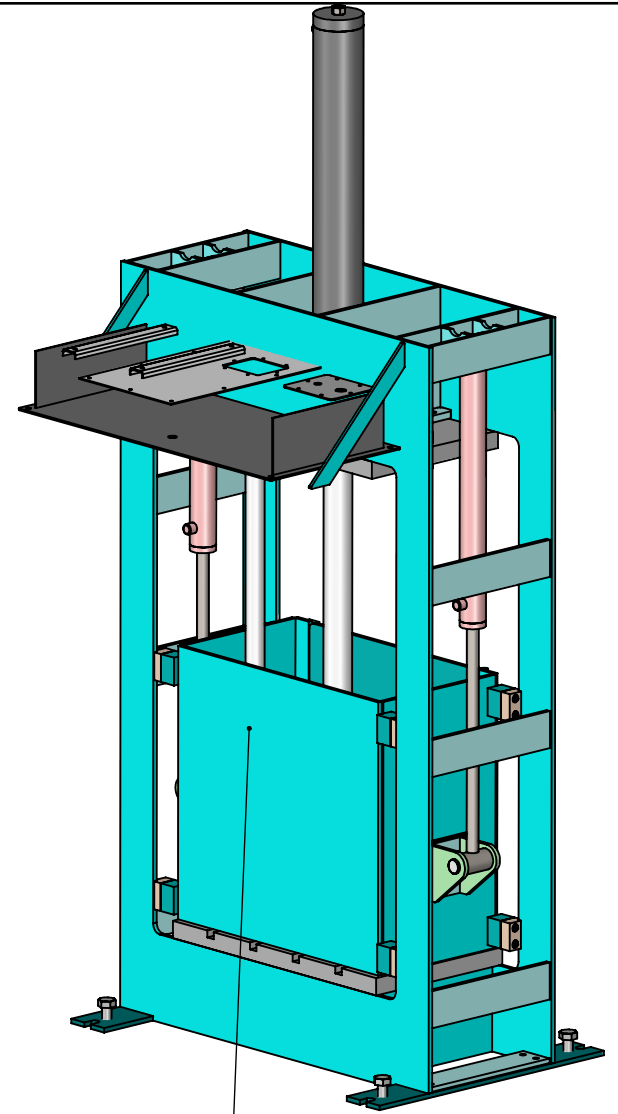

Barrure de porte  
 DETAIL E  
 SCALE 1 : 5

Porte pour faciliter le chargement de vêtements

DETAIL A  
 SCALE 1 : 10

Boite qui monte et descend hydrauliquement

Guide boite  
 DETAIL B  
 SCALE 1 : 10

 20 Wheeler, Bedford, QC, J0J 1A0 Tel : (450) 248-7774 Fax: (450) 248-4546 WWW.RKMACHINERY.CA		Material:	Steel	Qty:	1
		Weight:	2518 Lbs		
Drawn By:	Date:	Product:			
William Thériault	2020-06-18	VB-10			
Verified By:	Date:	Title:			
RK	25/01/2013	VB-10			
This document is the property of RK Machinery inc. You may not possess, use, copy, or disclose this document or any information in it without RK Machinery inc.'s written permission.		Drawing No:	VB-10		Rev: 1

DETAIL F  
SCALE 1 : 12

 20 Wheeler, Bedford, QC, J0J 1A0 Tel : (450) 248-7774 Fax: (450) 248-4546 WWW.RKMACHINERY.CA	Material:	Steel	Qty:	1
	Drawn By:	Date:	Weight:	2518 Lbs
	William Thériault	2020-06-18	Date:	Product:
	Verified By:	RK	25/01/2013	VB-10
			Title:	VB-10
			Drawing No:	VB-10
This document is the property of RK Machinery inc. You may not possess, use, copy, or disclose this document or any information in it without RK Machinery inc.'s written permission.			Rev:	1

D:\1-SWV\vertical Baler\VB-10\VB-10

Boîte relevée  
Compresseur au plus haut

Boîte baissée  
Compresseur au plus haut

Boîte baissée  
Compresseur au plus bas

Boîte relevée  
Compresseur au plus bas

		Material: Steel		Qty: 1
		Weight: 2518 Lbs		
Drawn By: William Thériault	Date: 2020-06-18	Product: VB-10		
Verified By: RK	Date: 25/01/2013	Title: VB-10		
20 Wheeler, Bedford, QC, J0J 1A0 Tel : (450) 248-7774 Fax: (450) 248-4546 WWW.RKMACHINERY.CA			Drawing No: VB-10	Rev: 1
This document is the property of RK Machinery inc. You may not possess, use, copy, or disclose this document or any information in it without RK Machinery inc.'s written permission.				