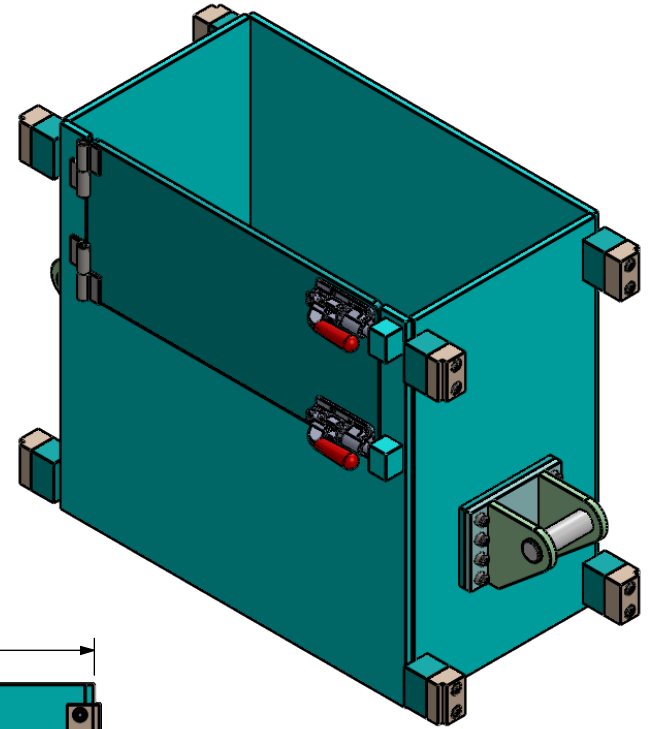

20 Wheeler, Bedford, QC, J0J 1A0 Tel : (450) 248-7774 Fax: (450) 248-4546 WWW.RKMACHINERY.CA	Drawn By:	Date:	Material:	Qty:
	William Thériault	2020-06-18	Steel	1
	Verified By:	Date:	Weight:	
	RK	25/01/2013	454.38 Lbs	
			Product:	
			VB-10	
			Title:	
			VB-10	
This document is the property of RK Machinery inc. You may not possess, use, copy, or disclose this document or any information in it without RK Machinery inc.'s written permission.			Drawing No:	Rev:
			VB-10	1