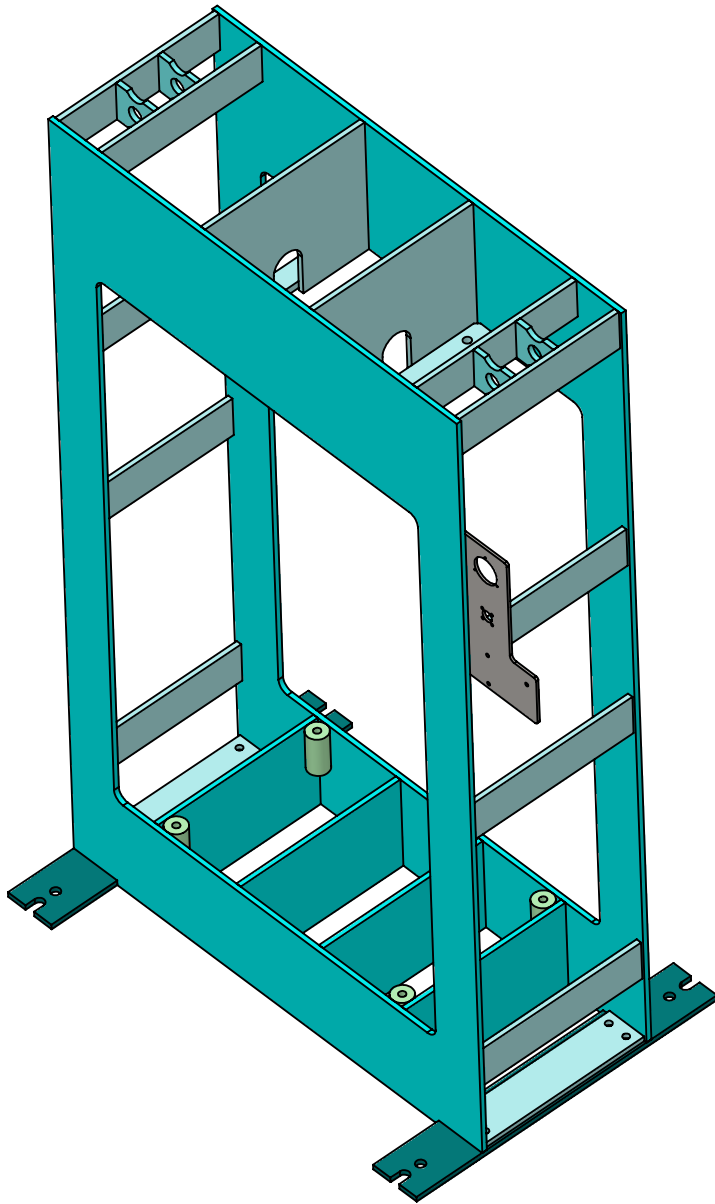

20 Wheeler, Bedford, QC, J0J 1A0 Tel : (450) 248-7774 Fax: (450) 248-4546 WWW.RKMACHINERY.CA	Material:		Qty:	
	Steel		1	
	Drawn By:	Date:	Weight:	
	William Thériault	2020-06-18	2518 Lbs	
Verified By:	Date:	Product:		
RK	25/01/2013	VB-10		
		Title:		
		VB-10		
This document is the property of RK Machinery inc. You may not possess, use, copy, or disclose this document or any information in it without RK Machinery inc.'s written permission.			Drawing No: VB-10	
			Rev: 1