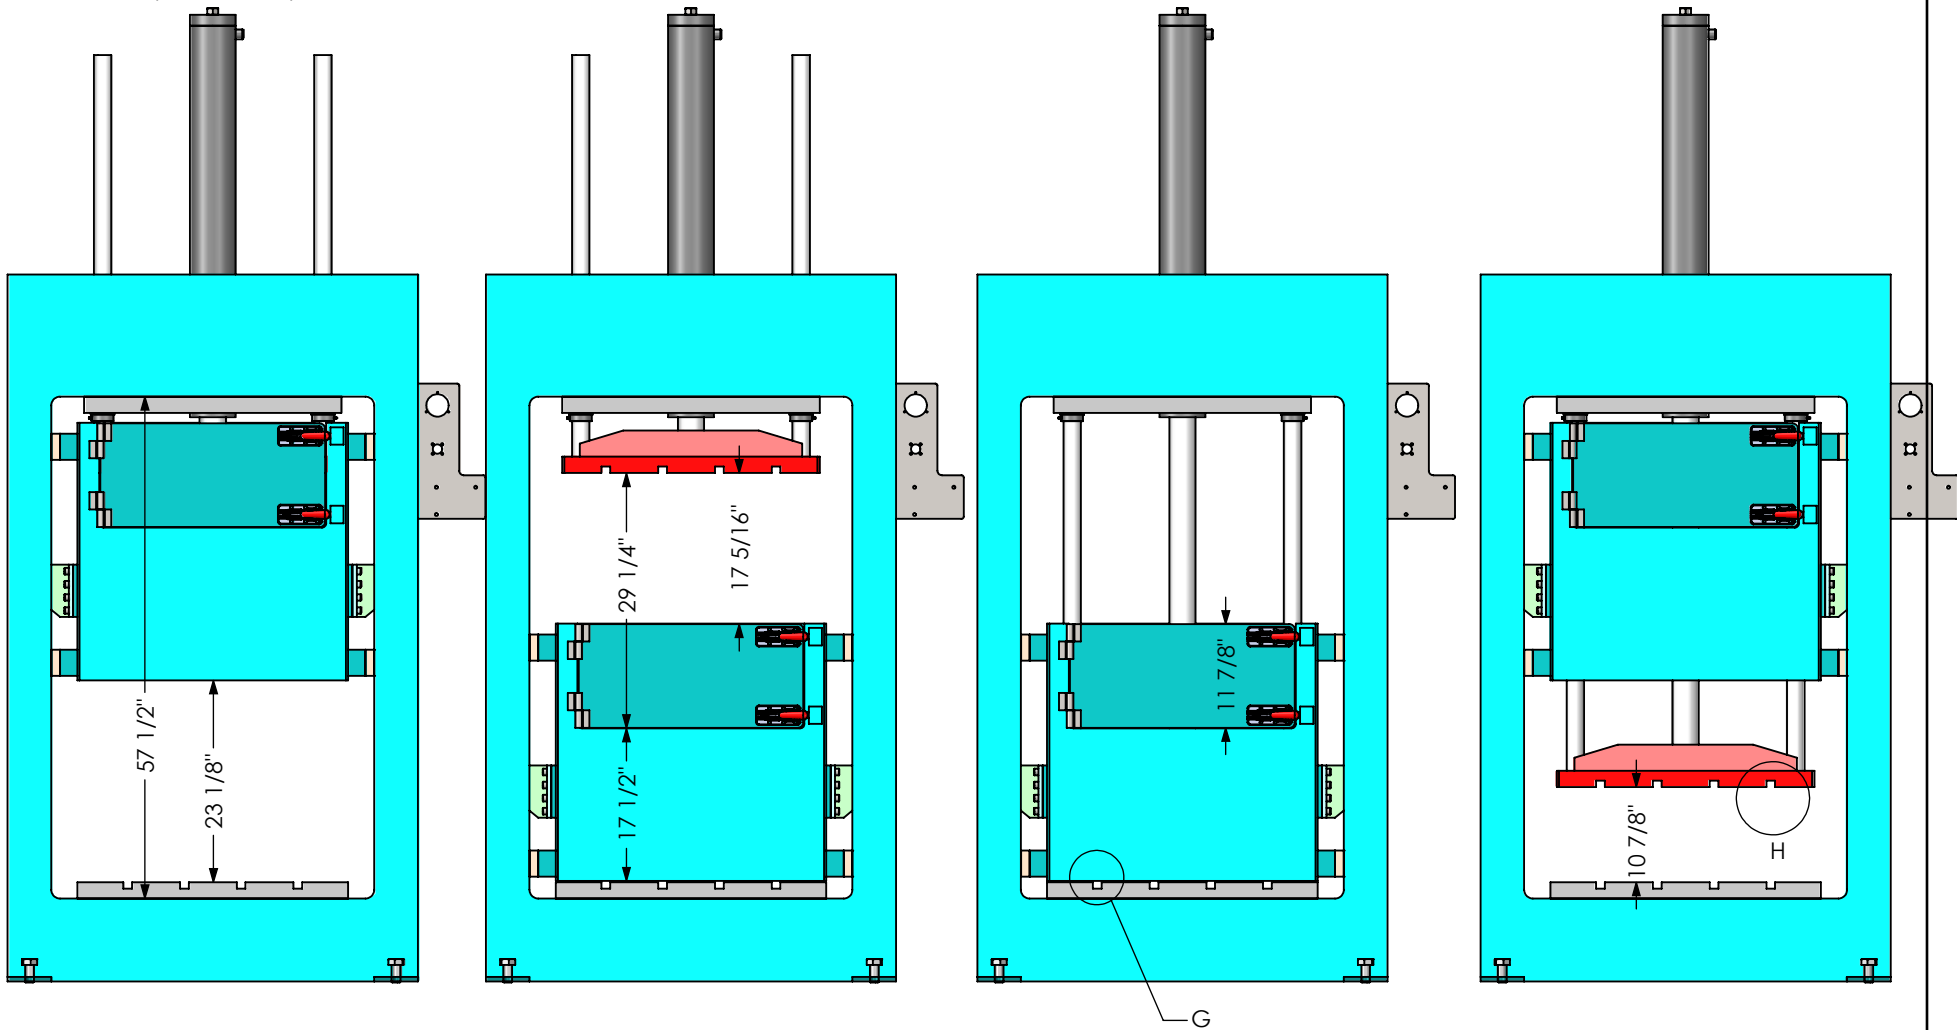

Barrure de porte  
 DETAIL E  
 SCALE 1 : 5

Porte pour faciliter le chargement de vêtements

DETAIL A  
 SCALE 1 : 10

Boite qui monte et descend hydrauliquement

Guide boite  
 DETAIL B  
 SCALE 1 : 10

 20 Wheeler, Bedford, QC, J0J 1A0 Tel : (450) 248-7774 Fax: (450) 248-4546 WWW.RKMACHINERY.CA		Material:	Steel	Qty:	1
		Weight:	2518 Lbs		
Drawn By:	Date:	Product:			
William Thériault	2020-06-18	VB-10			
Verified By:	Date:	Title:			
RK	25/01/2013	VB-10			
This document is the property of RK Machinery inc. You may not possess, use, copy, or disclose this document or any information in it without RK Machinery inc.'s written permission.		Drawing No:	VB-10		Rev: 1

DETAIL F  
SCALE 1 : 12

 20 Wheeler, Bedford, QC, J0J 1A0 Tel : (450) 248-7774 Fax: (450) 248-4546 WWW.RKMACHINERY.CA	Material:	Steel	Qty:	1
	Drawn By:	Date:	Weight:	2518 Lbs
	William Thériault	2020-06-18	Date:	Product:
	Verified By:	RK	25/01/2013	VB-10
			Title:	VB-10
			Drawing No:	VB-10
This document is the property of RK Machinery inc. You may not possess, use, copy, or disclose this document or any information in it without RK Machinery inc.'s written permission.			Rev:	1

D:\1-SWV\vertical Baler\VB-10\VB-10

Boîte relevée  
Compresseur au plus haut

Boîte baissée  
Compresseur au plus haut

Boîte baissée  
Compresseur au plus bas

Boîte relevée  
Compresseur au plus bas

		Material: Steel		Qty: 1
		Weight: 2518 Lbs		
Drawn By: William Thériault	Date: 2020-06-18	Product: VB-10		
Verified By: RK	Date: 25/01/2013	Title: VB-10		
20 Wheeler, Bedford, QC, J0J 1A0 Tel : (450) 248-7774 Fax: (450) 248-4546 WWW.RKMACHINERY.CA			Drawing No: VB-10	Rev: 1
This document is the property of RK Machinery inc. You may not possess, use, copy, or disclose this document or any information in it without RK Machinery inc.'s written permission.				