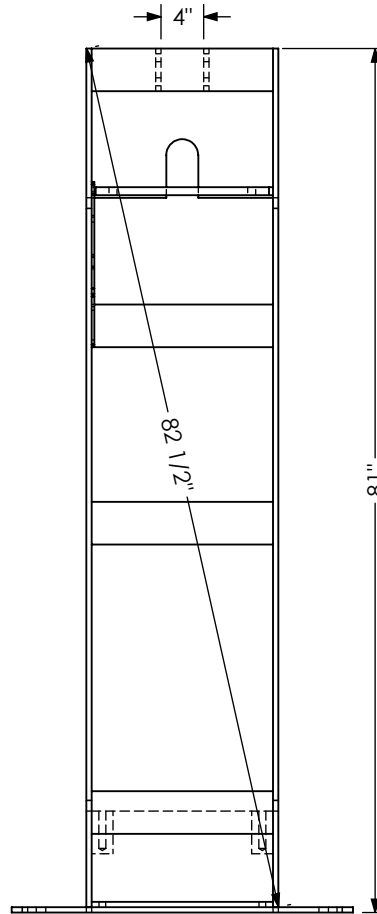

Barrure de porte  
 DETAIL E  
 SCALE 1 : 5

Porte pour faciliter le chargement de vêtements

DETAIL A  
 SCALE 1 : 10

Boite qui monte et descend hydrauliquement

Guide boite  
 DETAIL B  
 SCALE 1 : 10

 20 Wheeler, Bedford, QC, J0J 1A0 Tel : (450) 248-7774 Fax: (450) 248-4546 WWW.RKMACHINERY.CA		Material:	Steel	Qty:	1
		Weight:	2518 Lbs		
Drawn By:	Date:	Product:			
William Thériault	2020-06-18	VB-10			
Verified By:	Date:	Title:			
RK	25/01/2013	VB-10			
This document is the property of RK Machinery inc. You may not possess, use, copy, or disclose this document or any information in it without RK Machinery inc.'s written permission.		Drawing No:	VB-10		Rev: 1

Front View  
Front frame hidden

DETAIL C  
SCALE 2 : 15

DETAIL D  
SCALE 2 : 15

DETAIL AA  
SCALE 2 : 15

 20 Wheeler, Bedford, QC, J0J 1A0 Tel : (450) 248-7774 Fax: (450) 248-4546 WWW.RKMACHINERY.CA	Drawn By:	Date:	Material:	Qty:
	William Thériault	2020-06-18	Steel	1
	Verified By:	Date:	Weight:	
	RK	25/01/2013	2518 Lbs	
			Product:	
			VB-10	
			Title:	
			VB-10	
This document is the property of RK Machinery inc. You may not possess, use, copy, or disclose this document or any information in it without RK Machinery inc.'s written permission.			Drawing No:	Rev:
			VB-10	1

		Material:	Steel	Qty:	1
		Weight:	2518 Lbs		
Drawn By:	Date:	Product:			
William Thériault	2020-06-18	VB-10			
Verified By:	Date:	Title:			
RK	25/01/2013	VB-10			
20 Wheeler, Bedford, QC, J0J 1A0 Tel : (450) 248-7774 Fax: (450) 248-4546 WWW.RKMACHINERY.CA		Drawing No:			
This document is the property of RK Machinery inc. You may not possess, use, copy, or disclose this document or any information in it without RK Machinery inc.'s written permission.		VB-10	Rev:	1	