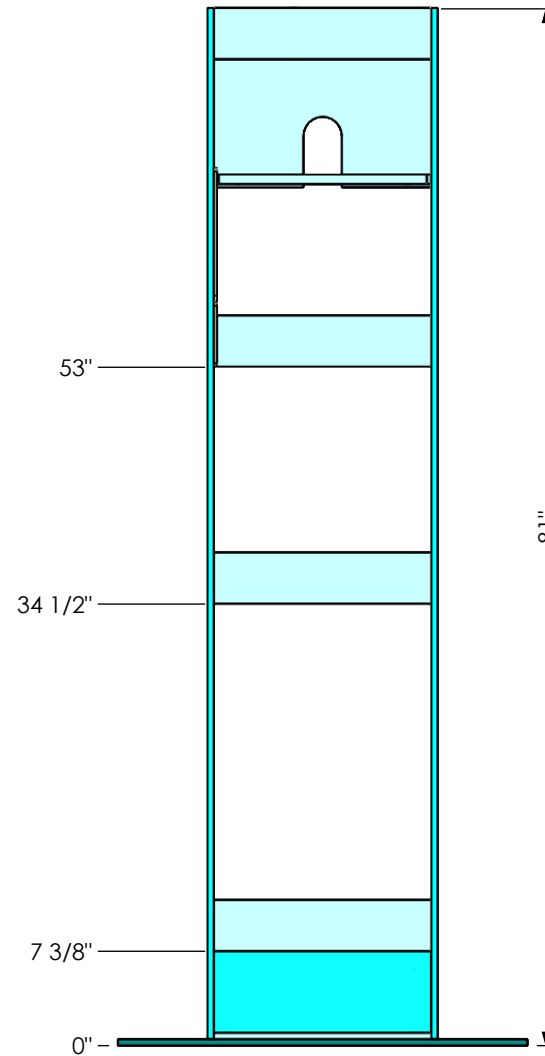

20 Wheeler, Bedford, QC, J0J 1A0 Tel : (450) 248-7774 Fax: (450) 248-4546 WWW.RKMACHINERY.CA	Drawn By:	Date:	Material:	Qty:
	William Thériault	2020-06-18	Steel	1
	Verified By:	Date:	Weight:	
	RK	25/01/2013	2518 Lbs	
			Product:	
			VB-10	
			Title:	
			VB-10	
This document is the property of RK Machinery inc. You may not possess, use, copy, or disclose this document or any information in it without RK Machinery inc.'s written permission.			Drawing No:	Rev:
			VB-10	1