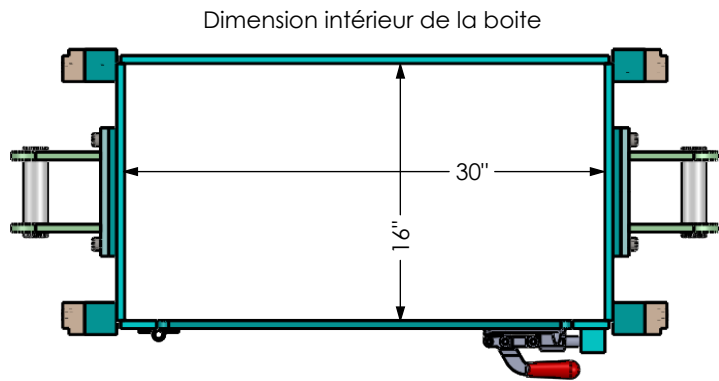

20 Wheeler, Bedford, QC, J0J 1A0 Tel : (450) 248-7774 Fax: (450) 248-4546 WWW.RKMACHINERY.CA	Drawn By:	Date:	Material:	Qty:
	William Thériault	2020-06-18	Steel	1
	Verified By:	Date:	Weight:	
	RK	25/01/2013	454.38 Lbs	
			Product:	
			VB-10	
			Title:	
			VB-10	
This document is the property of RK Machinery inc. You may not possess, use, copy, or disclose this document or any information in it without RK Machinery inc.'s written permission.			Drawing No:	Rev:
			VB-10	1