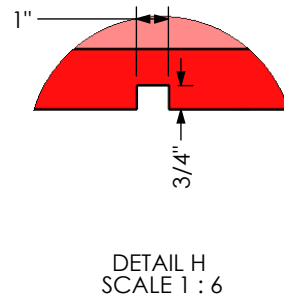

Boîte relevée
Compresseur au plus haut

Boîte baissée
Compresseur au plus haut

Boîte baissée
Compresseur au plus bas

Boîte relevée
Compresseur au plus bas

		Material: Steel		Qty: 1
		Weight: 2518 Lbs		
Drawn By: William Thériault	Date: 2020-06-18	Product: VB-10		
Verified By: RK	Date: 25/01/2013	Title: VB-10		
20 Wheeler, Bedford, QC, J0J 1A0 Tel : (450) 248-7774 Fax: (450) 248-4546 WWW.RKMACHINERY.CA			Drawing No: VB-10	Rev: 1
This document is the property of RK Machinery inc. You may not possess, use, copy, or disclose this document or any information in it without RK Machinery inc.'s written permission.