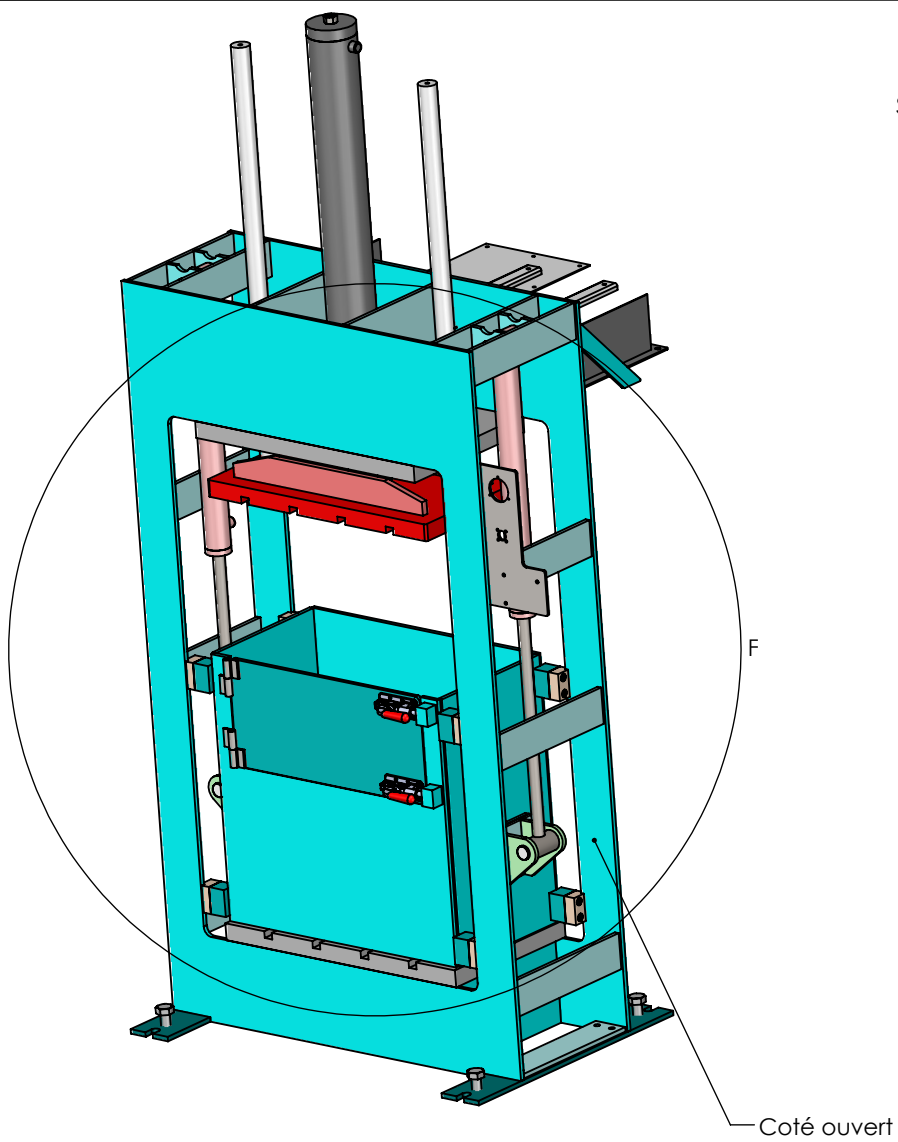

Barrure de porte  
 DETAIL E  
 SCALE 1 : 5

Porte pour faciliter le chargement de vêtements

DETAIL A  
 SCALE 1 : 10

Boite qui monte et descend hydrauliquement

Guide boite  
 DETAIL B  
 SCALE 1 : 10

 20 Wheeler, Bedford, QC, J0J 1A0 Tel : (450) 248-7774 Fax: (450) 248-4546 WWW.RKMACHINERY.CA		Material:	Steel	Qty:	1
		Weight:	2518 Lbs		
Drawn By:	Date:	Product:			
William Thériault	2020-06-18	VB-10			
Verified By:	Date:	Title:			
RK	25/01/2013	VB-10			
This document is the property of RK Machinery inc. You may not possess, use, copy, or disclose this document or any information in it without RK Machinery inc.'s written permission.		Drawing No:	VB-10		Rev: 1

DETAIL F  
SCALE 1 : 12

 20 Wheeler, Bedford, QC, J0J 1A0 Tel : (450) 248-7774 Fax: (450) 248-4546 WWW.RKMACHINERY.CA	Material:	Steel	Qty:	1
	Drawn By:	Date:	Weight:	2518 Lbs
	William Thériault	2020-06-18	Date:	Product:
	Verified By:	RK	25/01/2013	VB-10
			Title:	VB-10
			Drawing No:	VB-10
This document is the property of RK Machinery inc. You may not possess, use, copy, or disclose this document or any information in it without RK Machinery inc.'s written permission.			Rev:	1

D:\1-SWV\vertical Baler\VB-10\VB-10

Boîte relevée  
Compresseur au plus haut

Boîte baissée  
Compresseur au plus haut

Boîte baissée  
Compresseur au plus bas

Boîte relevée  
Compresseur au plus bas

		Material: Steel		Qty: 1
		Weight: 2518 Lbs		
Drawn By: William Thériault	Date: 2020-06-18	Product: VB-10		
Verified By: RK	Date: 25/01/2013	Title: VB-10		
20 Wheeler, Bedford, QC, J0J 1A0 Tel : (450) 248-7774 Fax: (450) 248-4546 WWW.RKMACHINERY.CA			Drawing No: VB-10	Rev: 1
This document is the property of RK Machinery inc. You may not possess, use, copy, or disclose this document or any information in it without RK Machinery inc.'s written permission.				