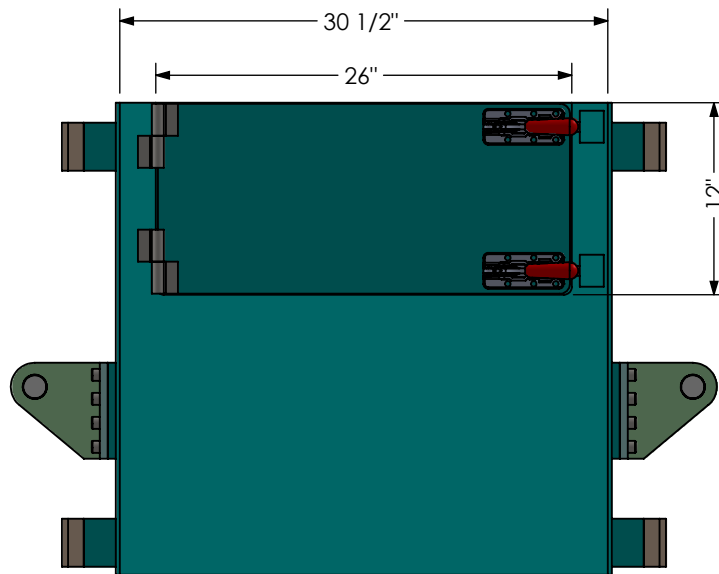

20 Wheeler, Bedford, QC, J0J 1A0 Tel : (450) 248-7774 Fax: (450) 248-4546 WWW.RKMACHINERY.CA	Drawn By:	Date:	Material:	Qty:
	William Thériault	2020-06-18	Steel	1
	Verified By:	Date:	Weight:	
	RK	25/01/2013	454.38 Lbs	
			Product:	
			VB-10	
			Title:	
			VB-10	
This document is the property of RK Machinery inc. You may not possess, use, copy, or disclose this document or any information in it without RK Machinery inc.'s written permission.			Drawing No:	Rev:
			VB-10	1