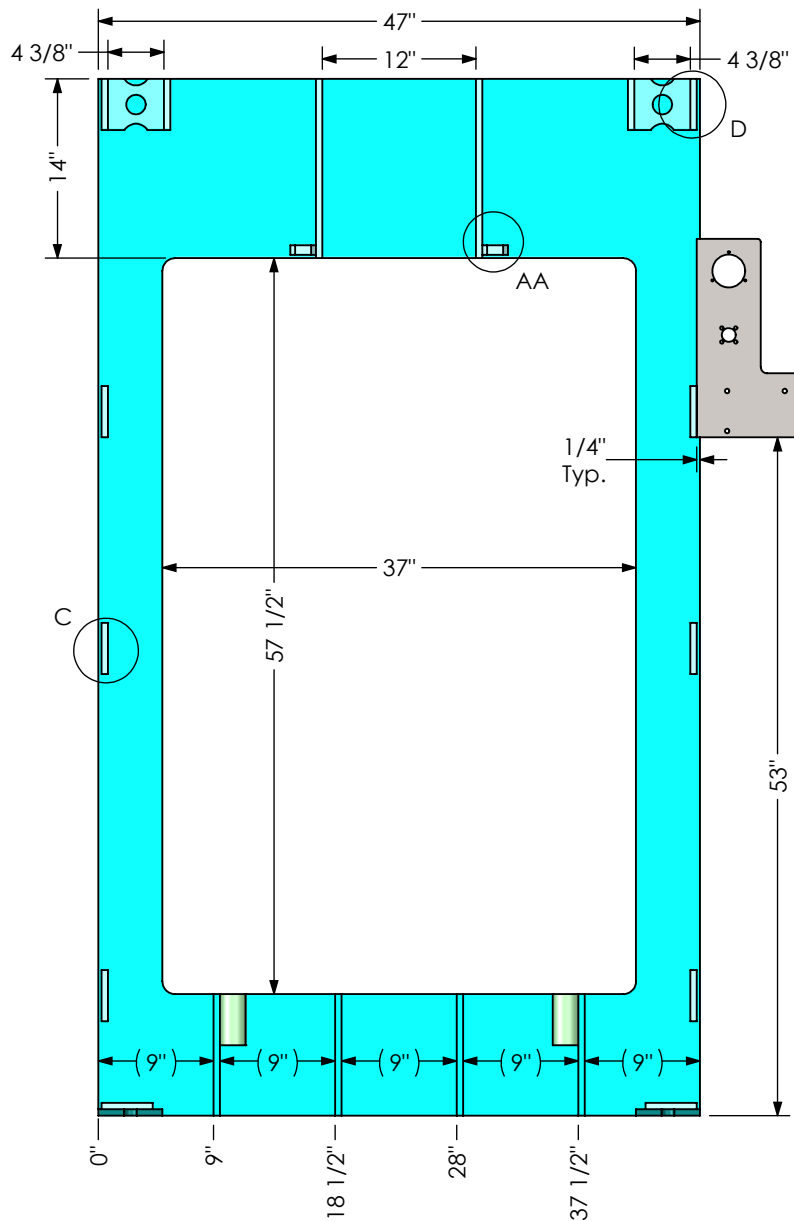

Front View
Front frame hidden