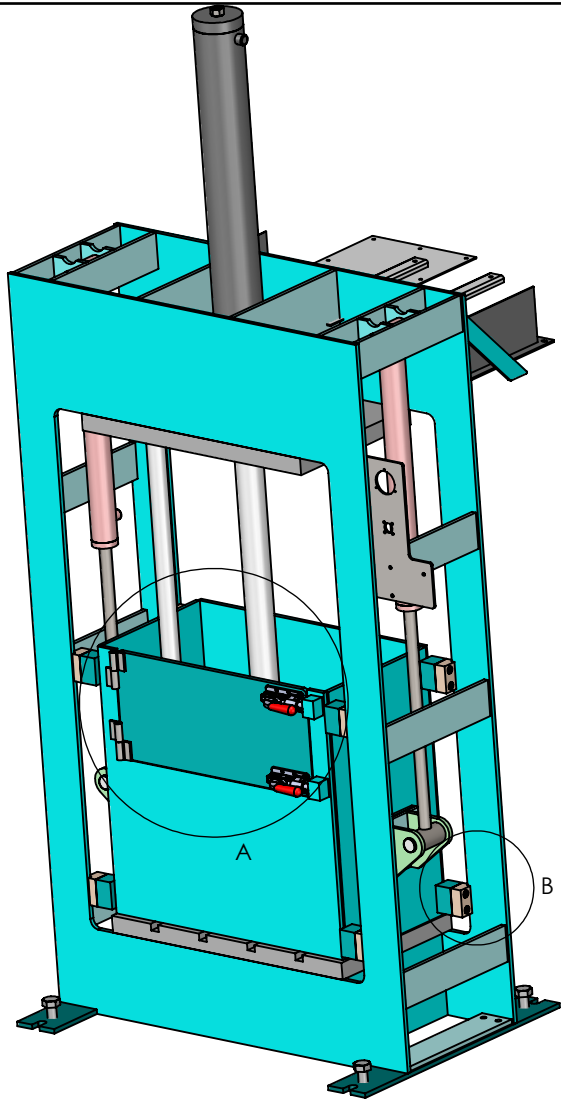

Barrure de porte  
 DETAIL E  
 SCALE 1 : 5

Porte pour faciliter le chargement de vêtements

DETAIL A  
 SCALE 1 : 10

Boite qui monte et descend hydrauliquement

Guide boite  
 DETAIL B  
 SCALE 1 : 10

 20 Wheeler, Bedford, QC, J0J 1A0 Tel : (450) 248-7774 Fax: (450) 248-4546 WWW.RKMACHINERY.CA		Material:	Steel	Qty:	1
		Weight:	2518 Lbs		
Drawn By:	Date:	Product:			
William Thériault	2020-06-18	VB-10			
Verified By:	Date:	Title:			
RK	25/01/2013	VB-10			
This document is the property of RK Machinery inc. You may not possess, use, copy, or disclose this document or any information in it without RK Machinery inc.'s written permission.		Drawing No:	VB-10		Rev: 1

DETAIL F  
SCALE 1 : 12

 20 Wheeler, Bedford, QC, J0J 1A0 Tel : (450) 248-7774 Fax: (450) 248-4546 WWW.RKMACHINERY.CA	Material:	Steel	Qty:	1
	Drawn By:	Date:	Weight:	2518 Lbs
	William Thériault	2020-06-18	Date:	Product:
	Verified By:	RK	25/01/2013	VB-10
			Title:	VB-10
			Drawing No:	VB-10
This document is the property of RK Machinery inc. You may not possess, use, copy, or disclose this document or any information in it without RK Machinery inc.'s written permission.			Rev:	1

D:\1-SWV\vertical Baler\VB-10\VB-10

Boîte relevée  
Compresseur au plus haut

Boîte baissée  
Compresseur au plus haut

Boîte baissée  
Compresseur au plus bas

Boîte relevée  
Compresseur au plus bas

		Material: Steel		Qty: 1
		Weight: 2518 Lbs		
Drawn By: William Thériault	Date: 2020-06-18	Product: VB-10		
Verified By: RK	Date: 25/01/2013	Title: VB-10		
20 Wheeler, Bedford, QC, J0J 1A0 Tel : (450) 248-7774 Fax: (450) 248-4546 WWW.RKMACHINERY.CA			Drawing No: VB-10	Rev: 1
This document is the property of RK Machinery inc. You may not possess, use, copy, or disclose this document or any information in it without RK Machinery inc.'s written permission.				