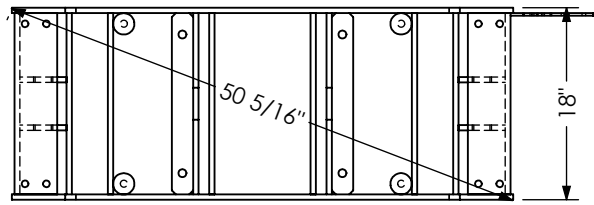

Front View  
Front frame hidden

DETAIL C  
SCALE 2 : 15

DETAIL D  
SCALE 2 : 15

DETAIL AA  
SCALE 2 : 15

 20 Wheeler, Bedford, QC, J0J 1A0 Tel : (450) 248-7774 Fax: (450) 248-4546 WWW.RKMACHINERY.CA	Drawn By:	Date:	Material:	Qty:
	William Thériault	2020-06-18	Steel	1
	Verified By:	Date:	Weight:	
	RK	25/01/2013	2518 Lbs	
			Product:	
			VB-10	
			Title:	
			VB-10	
This document is the property of RK Machinery inc. You may not possess, use, copy, or disclose this document or any information in it without RK Machinery inc.'s written permission.			Drawing No:	Rev:
			VB-10	1