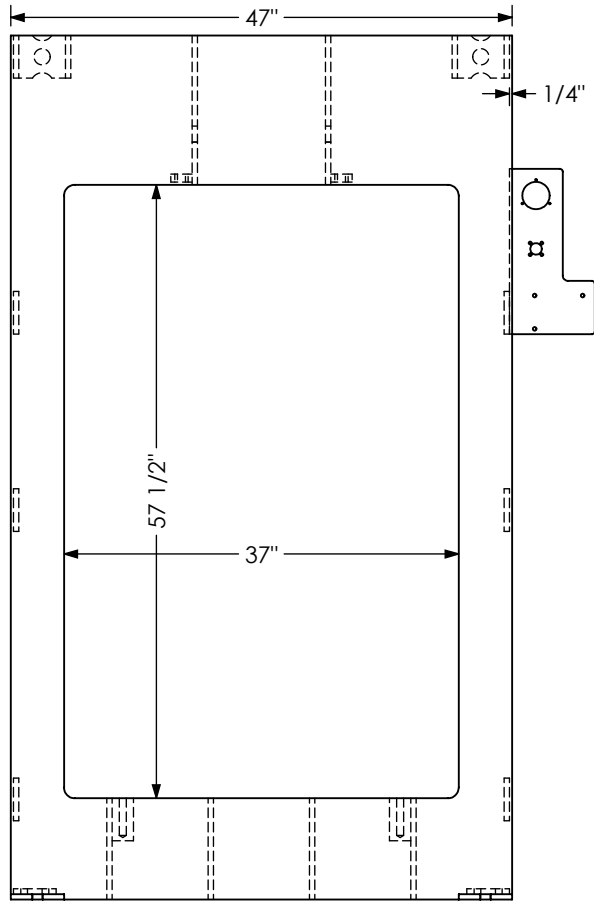

Barrure de porte  
 DETAIL E  
 SCALE 1 : 5

Porte pour faciliter le chargement de vêtements

DETAIL A  
 SCALE 1 : 10

Boite qui monte et descend hydrauliquement

Guide boite  
 DETAIL B  
 SCALE 1 : 10

 20 Wheeler, Bedford, QC, J0J 1A0 Tel : (450) 248-7774 Fax: (450) 248-4546 WWW.RKMACHINERY.CA		Material:	Steel	Qty:	1
		Weight:	2518 Lbs		
Drawn By:	Date:	Product:			
William Thériault	2020-06-18	VB-10			
Verified By:	Date:	Title:			
RK	25/01/2013	VB-10			
This document is the property of RK Machinery inc. You may not possess, use, copy, or disclose this document or any information in it without RK Machinery inc.'s written permission.		Drawing No:	VB-10		Rev: 1

 <p>20 Wheeler, Bedford, QC, J0J 1A0          Tel : (450) 248-7774          Fax: (450) 248-4546          WWW.RKMACHINERY.CA</p>	Material:		Qty:	
	Steel		1	
	Drawn By:	Date:	Weight:	
	William Thériault	2020-06-18	2518 Lbs	
Verified By:	Date:	Product:		
RK	25/01/2013	VB-10		
		Title:		
		VB-10		
This document is the property of RK Machinery inc. You may not possess, use, copy, or disclose this document or any information in it without RK Machinery inc.'s written permission.			Drawing No: VB-10	
			Rev: <b>1</b>	

Front View  
Front frame hidden

DETAIL C  
SCALE 2 : 15

DETAIL D  
SCALE 2 : 15

DETAIL AA  
SCALE 2 : 15

 20 Wheeler, Bedford, QC, J0J 1A0 Tel : (450) 248-7774 Fax: (450) 248-4546 WWW.RKMACHINERY.CA	Drawn By:	Date:	Material:	Qty:
	William Thériault	2020-06-18	Steel	1
	Verified By:	Date:	Weight:	
	RK	25/01/2013	2518 Lbs	
			Product:	
			VB-10	
			Title:	
			VB-10	
This document is the property of RK Machinery inc. You may not possess, use, copy, or disclose this document or any information in it without RK Machinery inc.'s written permission.			Drawing No:	Rev:
			VB-10	1