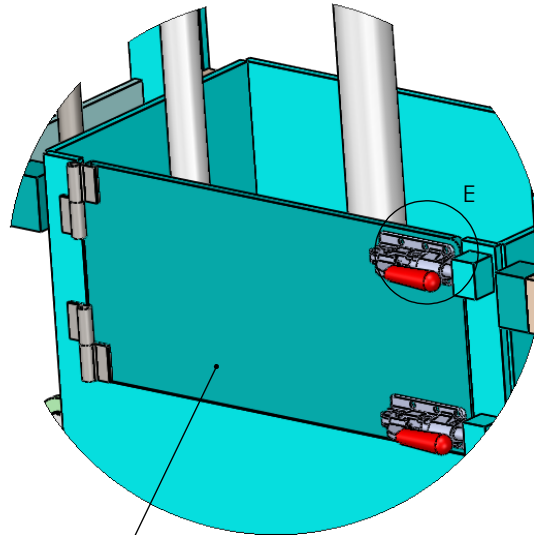

Barrure de porte  
 DETAIL E  
 SCALE 1 : 5

Porte pour faciliter le chargement de vêtements

DETAIL A  
 SCALE 1 : 10

Boite qui monte et descend hydrauliquement

Guide boite  
 DETAIL B  
 SCALE 1 : 10

 20 Wheeler, Bedford, QC, J0J 1A0 Tel : (450) 248-7774 Fax: (450) 248-4546 WWW.RKMACHINERY.CA		Material:	Steel	Qty:	1
		Weight:	2518 Lbs		
Drawn By:	Date:	Product:			
William Thériault	2020-06-18	VB-10			
Verified By:	Date:	Title:			
RK	25/01/2013	VB-10			
This document is the property of RK Machinery inc. You may not possess, use, copy, or disclose this document or any information in it without RK Machinery inc.'s written permission.		Drawing No:	VB-10		Rev: 1

DETAIL F  
SCALE 1 : 12

 20 Wheeler, Bedford, QC, J0J 1A0 Tel : (450) 248-7774 Fax: (450) 248-4546 WWW.RKMACHINERY.CA	Material:	Steel	Qty:	1
	Drawn By:	Date:	Weight:	2518 Lbs
	William Thériault	2020-06-18	Date:	Product:
	Verified By:	RK	25/01/2013	VB-10
			Title:	VB-10
			Drawing No:	VB-10
This document is the property of RK Machinery inc. You may not possess, use, copy, or disclose this document or any information in it without RK Machinery inc.'s written permission.			Rev:	1

D:\1-SWV\vertical Baler\VB-10\VB-10

Boîte relevée  
Compresseur au plus haut

Boîte baissée  
Compresseur au plus haut

Boîte baissée  
Compresseur au plus bas

Boîte relevée  
Compresseur au plus bas

		Material: Steel		Qty: 1
		Weight: 2518 Lbs		
Drawn By: William Thériault	Date: 2020-06-18	Product: VB-10		
Verified By: RK	Date: 25/01/2013	Title: VB-10		
20 Wheeler, Bedford, QC, J0J 1A0 Tel : (450) 248-7774 Fax: (450) 248-4546 WWW.RKMACHINERY.CA			Drawing No: VB-10	Rev: 1
This document is the property of RK Machinery inc. You may not possess, use, copy, or disclose this document or any information in it without RK Machinery inc.'s written permission.				