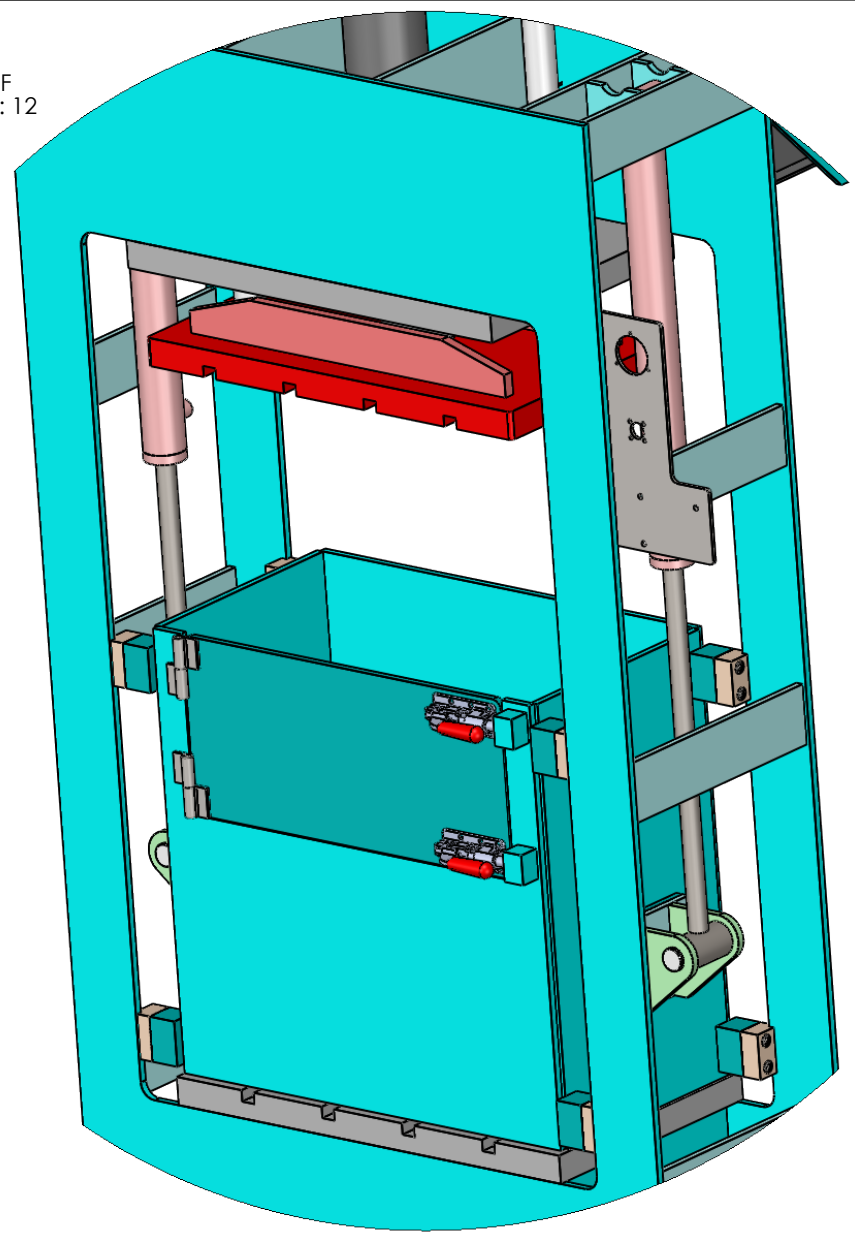

Barrure de porte  
 DETAIL E  
 SCALE 1 : 5

Porte pour faciliter le chargement de vêtements

DETAIL A  
 SCALE 1 : 10

Boite qui monte et descend hydrauliquement

Guide boite  
 DETAIL B  
 SCALE 1 : 10

 20 Wheeler, Bedford, QC, J0J 1A0 Tel : (450) 248-7774 Fax: (450) 248-4546 WWW.RKMACHINERY.CA		Material:	Steel	Qty:	1
		Weight:	2518 Lbs		
Drawn By:	Date:	Product:			
William Thériault	2020-06-18	VB-10			
Verified By:	Date:	Title:			
RK	25/01/2013	VB-10			
This document is the property of RK Machinery inc. You may not possess, use, copy, or disclose this document or any information in it without RK Machinery inc.'s written permission.		Drawing No:	VB-10		Rev: 1

DETAIL F  
SCALE 1 : 12

 20 Wheeler, Bedford, QC, J0J 1A0 Tel : (450) 248-7774 Fax: (450) 248-4546 WWW.RKMACHINERY.CA	Material:	Steel	Qty:	1
	Drawn By:	Date:	Weight:	2518 Lbs
	William Thériault	2020-06-18	Date:	Product:
	Verified By:	RK	25/01/2013	VB-10
			Title:	VB-10
			Drawing No:	VB-10
This document is the property of RK Machinery inc. You may not possess, use, copy, or disclose this document or any information in it without RK Machinery inc.'s written permission.			Rev:	1

D:\1-SWV\vertical Baler\VB-10\VB-10

Boîte relevée  
Compresseur au plus haut

Boîte baissée  
Compresseur au plus haut

Boîte baissée  
Compresseur au plus bas

Boîte relevée  
Compresseur au plus bas

		Material: Steel		Qty: 1
		Weight: 2518 Lbs		
Drawn By: William Thériault	Date: 2020-06-18	Product: VB-10		
Verified By: RK	Date: 25/01/2013	Title: VB-10		
20 Wheeler, Bedford, QC, J0J 1A0 Tel : (450) 248-7774 Fax: (450) 248-4546 WWW.RKMACHINERY.CA			Drawing No: VB-10	Rev: 1
This document is the property of RK Machinery inc. You may not possess, use, copy, or disclose this document or any information in it without RK Machinery inc.'s written permission.				