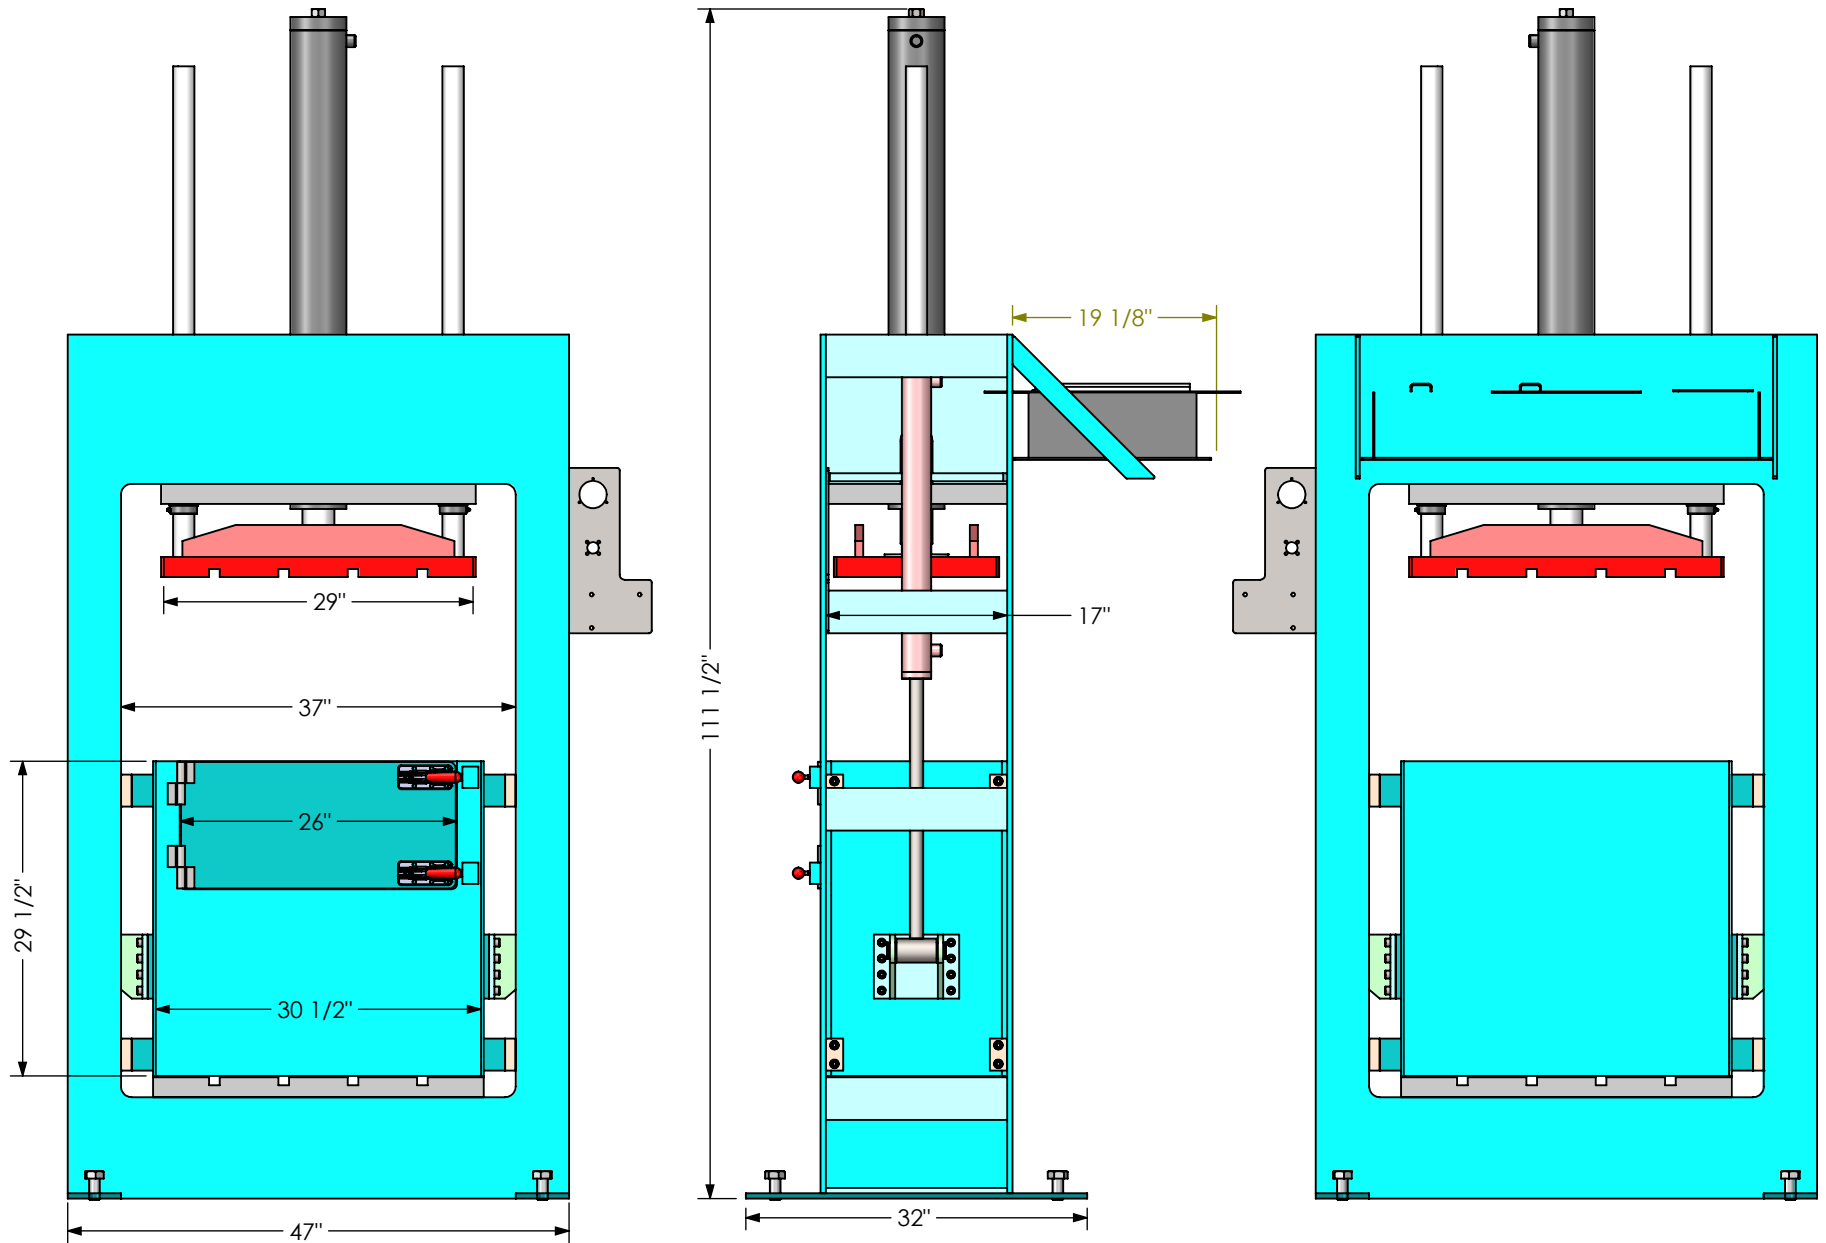

Barrure de porte  
 DETAIL E  
 SCALE 1 : 5

Porte pour faciliter le chargement de vêtements

DETAIL A  
 SCALE 1 : 10

Boite qui monte et descend hydrauliquement

Guide boite  
 DETAIL B  
 SCALE 1 : 10

 20 Wheeler, Bedford, QC, J0J 1A0 Tel : (450) 248-7774 Fax: (450) 248-4546 WWW.RKMACHINERY.CA		Material:	Steel	Qty:	1
		Weight:	2518 Lbs		
Drawn By:	Date:	Product:			
William Thériault	2020-06-18	VB-10			
Verified By:	Date:	Title:			
RK	25/01/2013	VB-10			
This document is the property of RK Machinery inc. You may not possess, use, copy, or disclose this document or any information in it without RK Machinery inc.'s written permission.		Drawing No:	VB-10		Rev: 1

DETAIL F  
SCALE 1 : 12

 20 Wheeler, Bedford, QC, J0J 1A0 Tel : (450) 248-7774 Fax: (450) 248-4546 WWW.RKMACHINERY.CA	Material:	Steel	Qty:	1
	Drawn By:	Date:	Weight:	2518 Lbs
	William Thériault	2020-06-18	Date:	Product:
	Verified By:	RK	25/01/2013	VB-10
			Title:	VB-10
			Drawing No:	VB-10
This document is the property of RK Machinery inc. You may not possess, use, copy, or disclose this document or any information in it without RK Machinery inc.'s written permission.			Rev:	1

D:\1-SWV\vertical Baler\VB-10\VB-10

Boîte relevée  
Compresseur au plus haut

Boîte baissée  
Compresseur au plus haut

Boîte baissée  
Compresseur au plus bas

Boîte relevée  
Compresseur au plus bas

		Material: Steel		Qty: 1
		Weight: 2518 Lbs		
Drawn By: William Thériault	Date: 2020-06-18	Product: VB-10		
Verified By: RK	Date: 25/01/2013	Title: VB-10		
20 Wheeler, Bedford, QC, J0J 1A0 Tel : (450) 248-7774 Fax: (450) 248-4546 WWW.RKMACHINERY.CA			Drawing No: VB-10	Rev: 1
This document is the property of RK Machinery inc. You may not possess, use, copy, or disclose this document or any information in it without RK Machinery inc.'s written permission.				